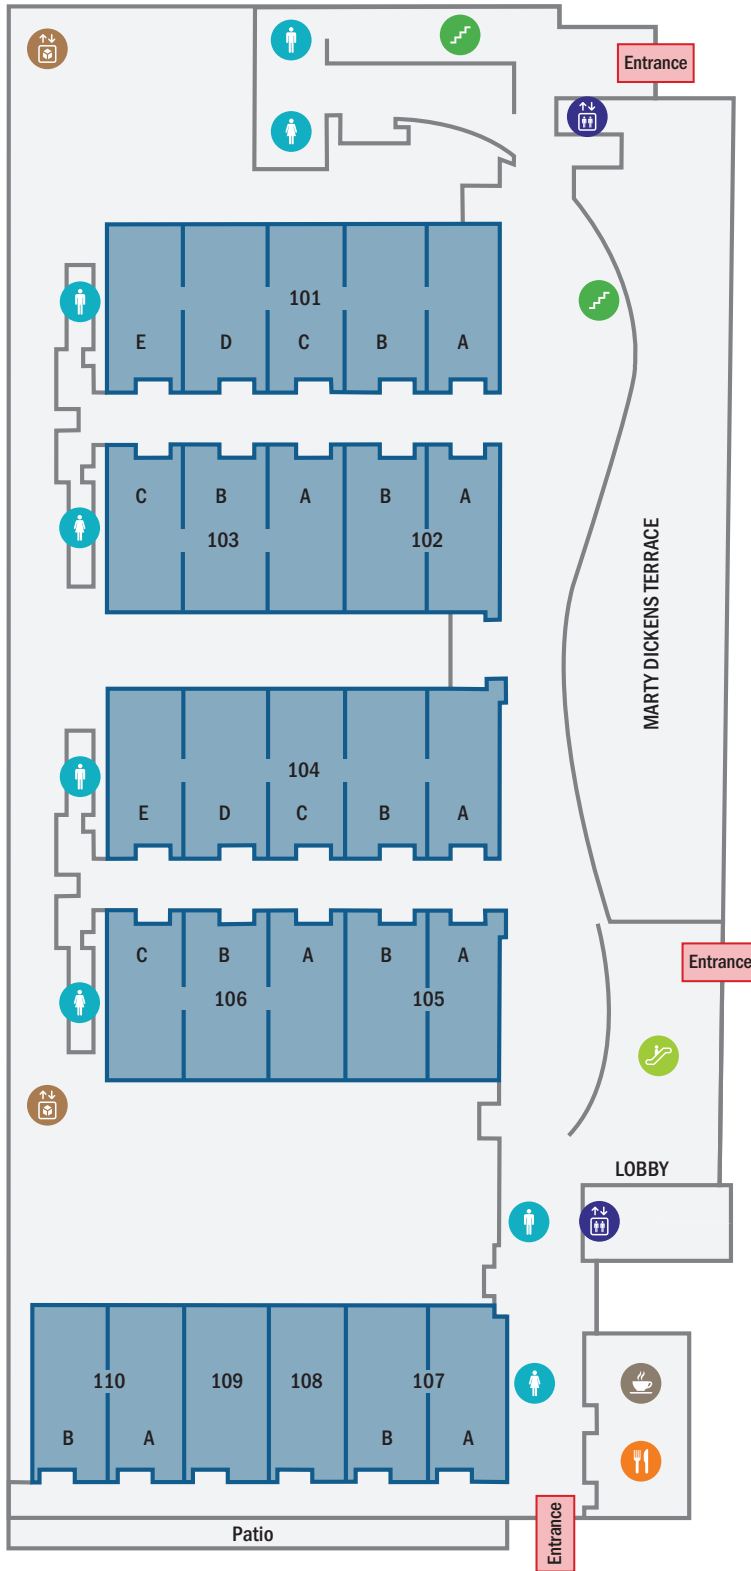

Level 1

Demonbreun St

5th Avenue South

Key

-  Elevator
-  Freight Elevator
-  Restrooms
-  Escalator
-  Stairs
-  Medical
-  Food
-  Cafe
-  Terrace
-  Meeting Rooms

Korean Veterans Blvd