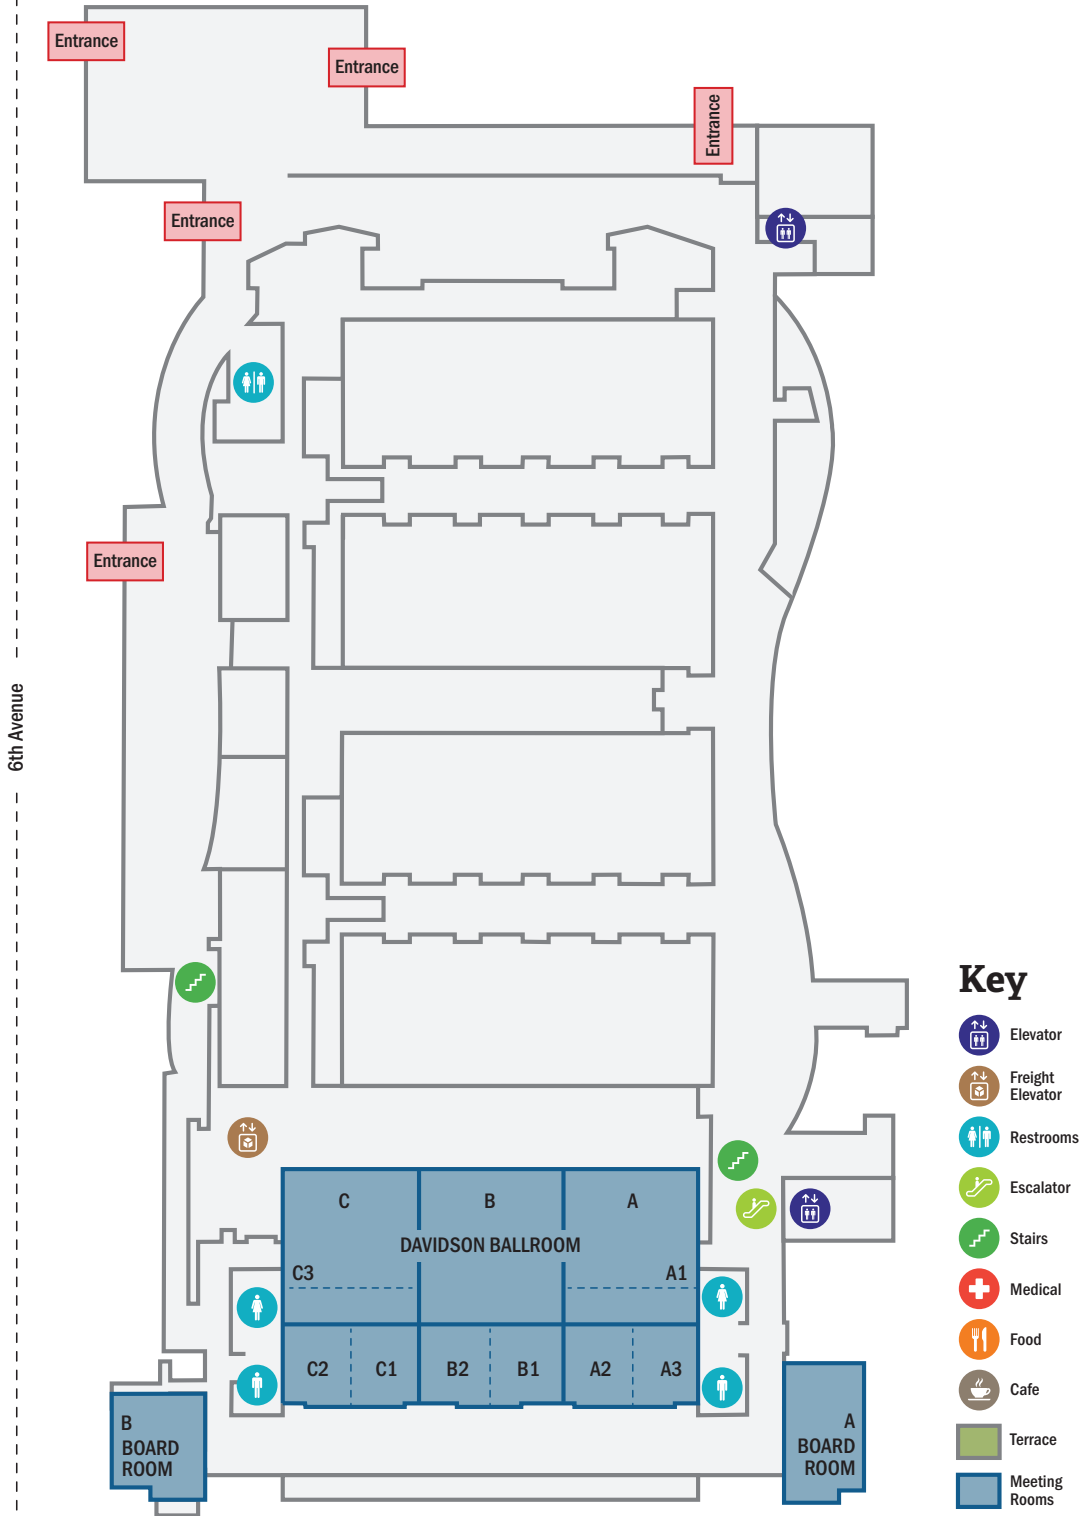

# Level 1M

Demonbreun St

6th Avenue

## Key

-  Elevator
-  Freight Elevator
-  Restrooms
-  Escalator
-  Stairs
-  Medical
-  Food
-  Cafe
-  Terrace
-  Meeting Rooms

Korean Veterans Blvd