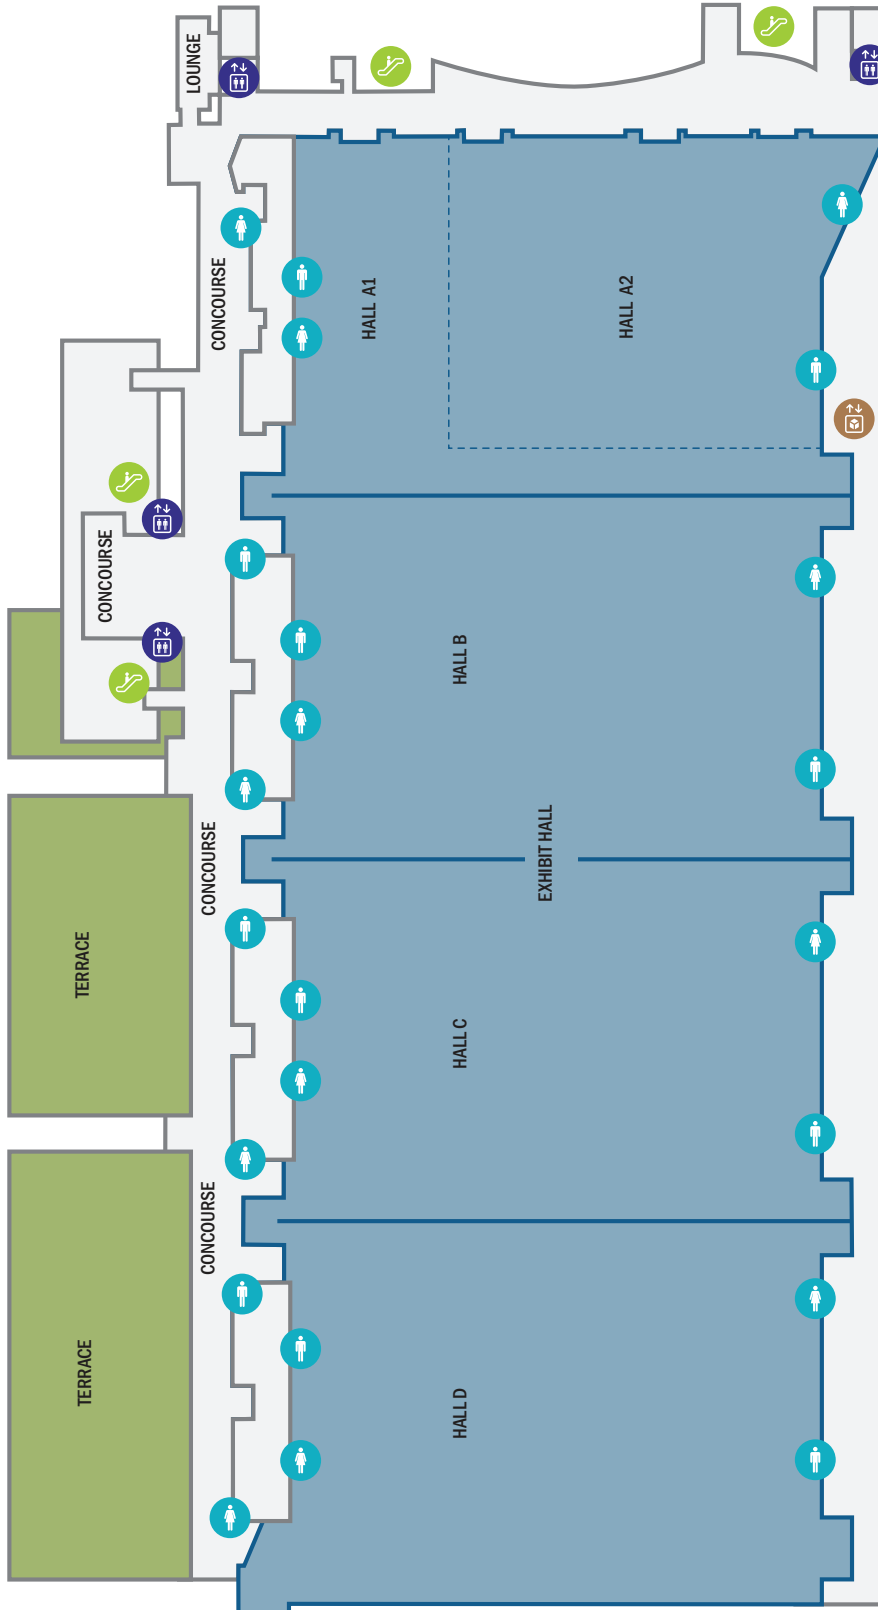

# Level 3

5th Avenue South

Demonbreun St

## Key

-  Elevator
-  Freight Elevator
-  Restrooms
-  Escalator
-  Stairs
-  Medical
-  Food
-  Cafe
-  Terrace
-  Meeting Rooms