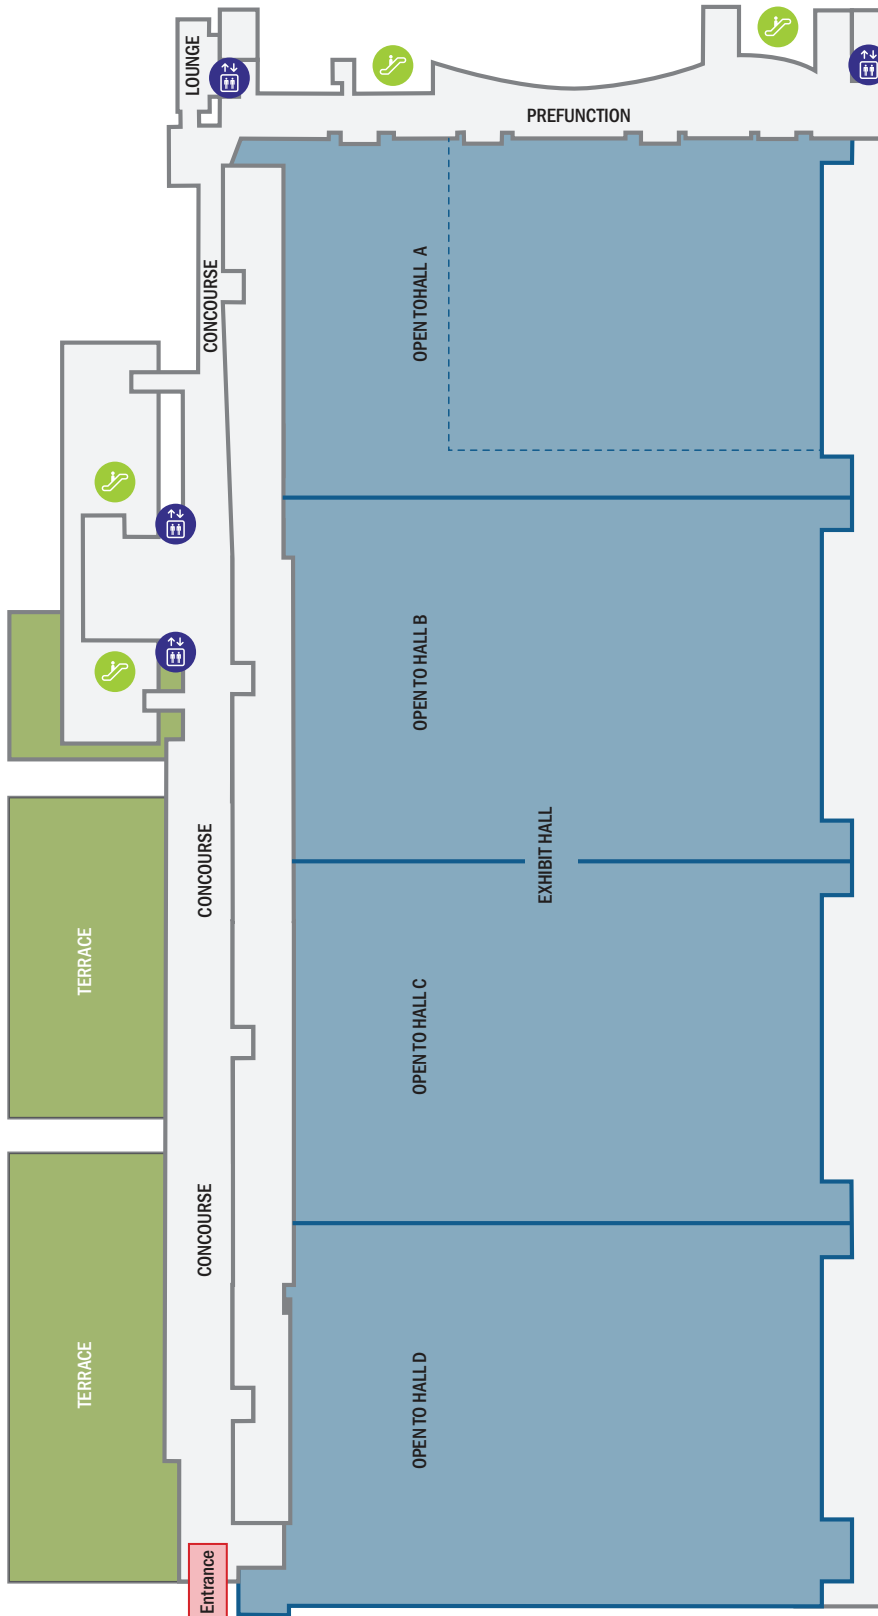

# Level 3M

5th Avenue South

Demonbreun St

## Key

-  Elevator
-  Freight Elevator
-  Restrooms
-  Escalator
-  Stairs
-  Medical
-  Food
-  Cafe
-  Terrace
-  Meeting Rooms