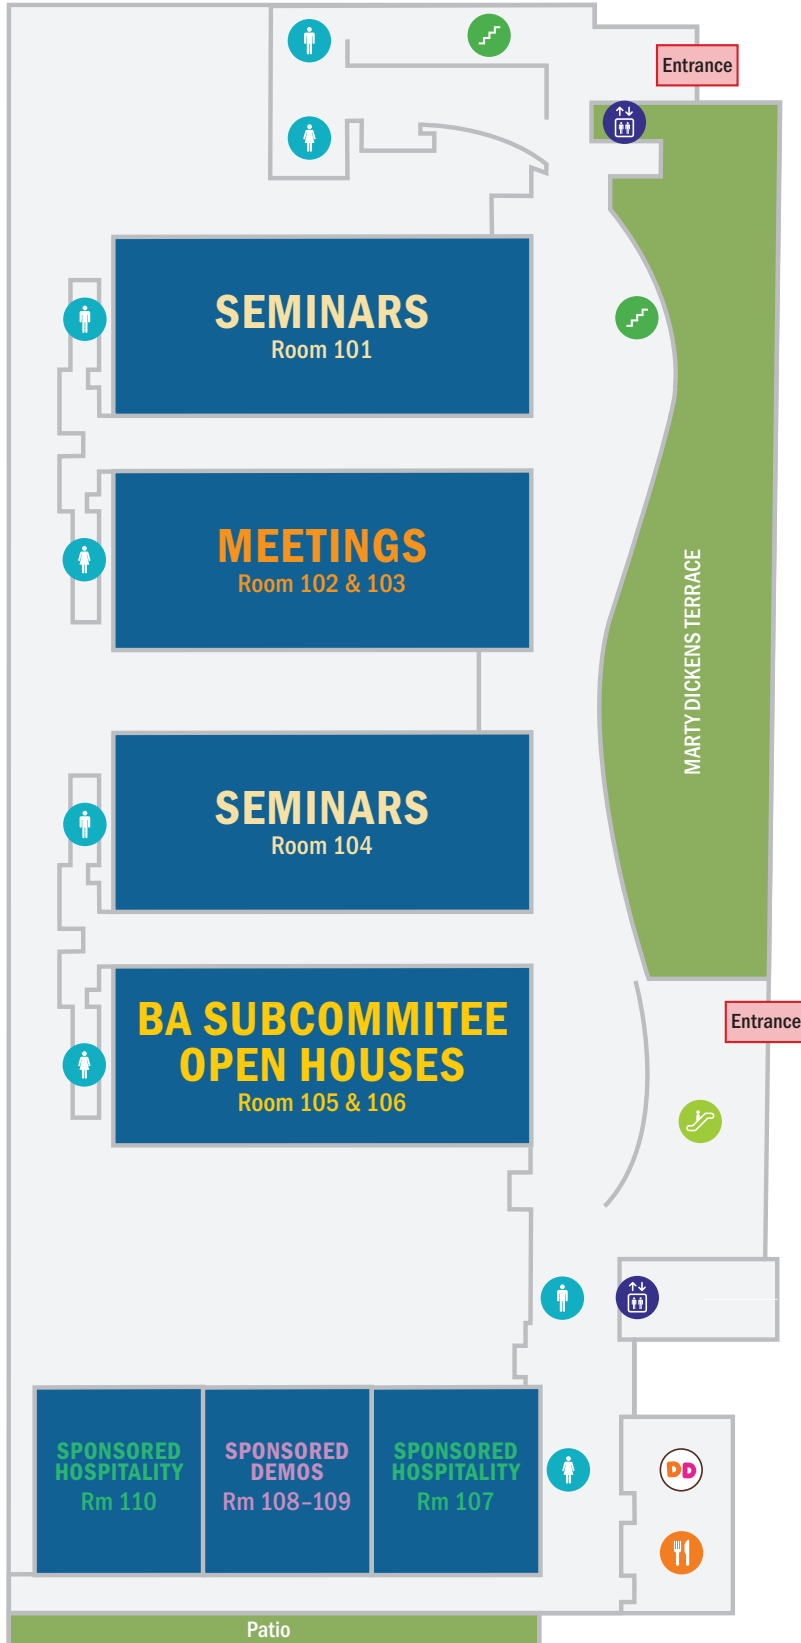

Music City Center - Level 1

Demonbreun St

6th Avenue

5th Avenue South

Korean Veterans Blvd

Key

-  Elevator
-  Restrooms
-  Escalator
-  Stairs
-  Food
-  Dunkin Donuts
-  Outdoor Space