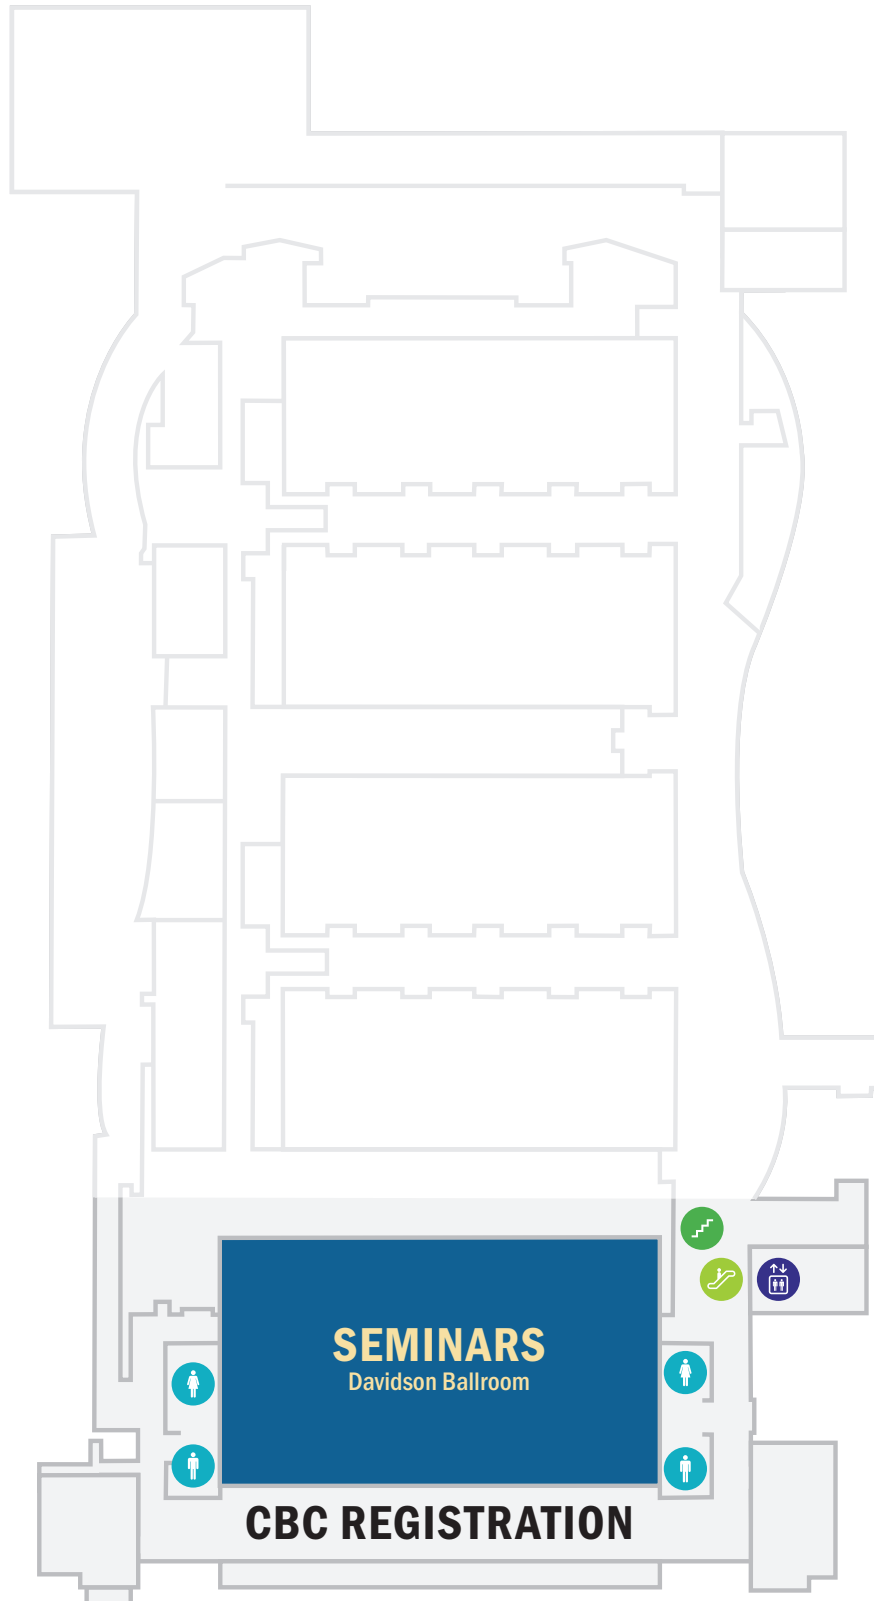

# Music City Center - Level 1M

Demonbreun St

6th Avenue

5th Avenue South

Korean Veterans Blvd

**Key**

-  Elevator
-  Restrooms
-  Escalator
-  Stairs